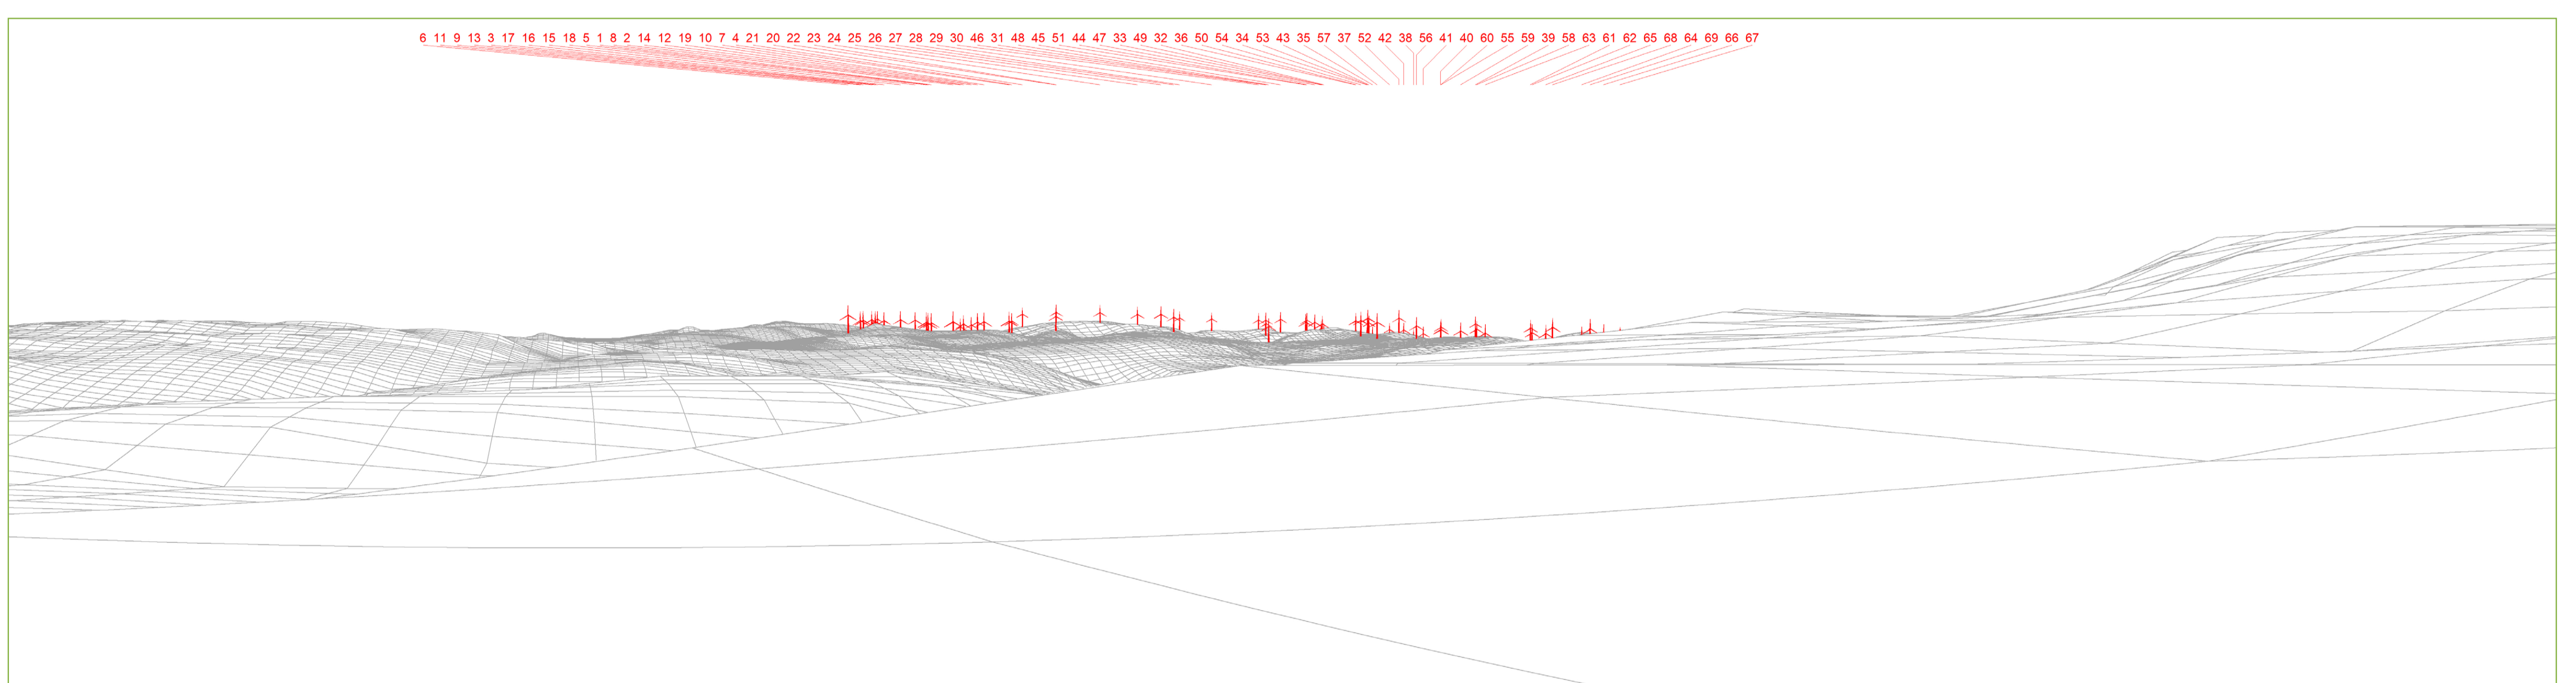

Teviot Wind Farm

Viewpoint 4

A7 Southbound, North of Hawick

Baseline photograph

Wireline

Photomontage

Viewpoint 4: A7 Southbound, North of Hawick

OS reference:

351055 E 616744 N

AOD:

173 m

Direction of view:

205°

Horizontal field of view:

90° (cylindrical projection)

Viewpoint Location