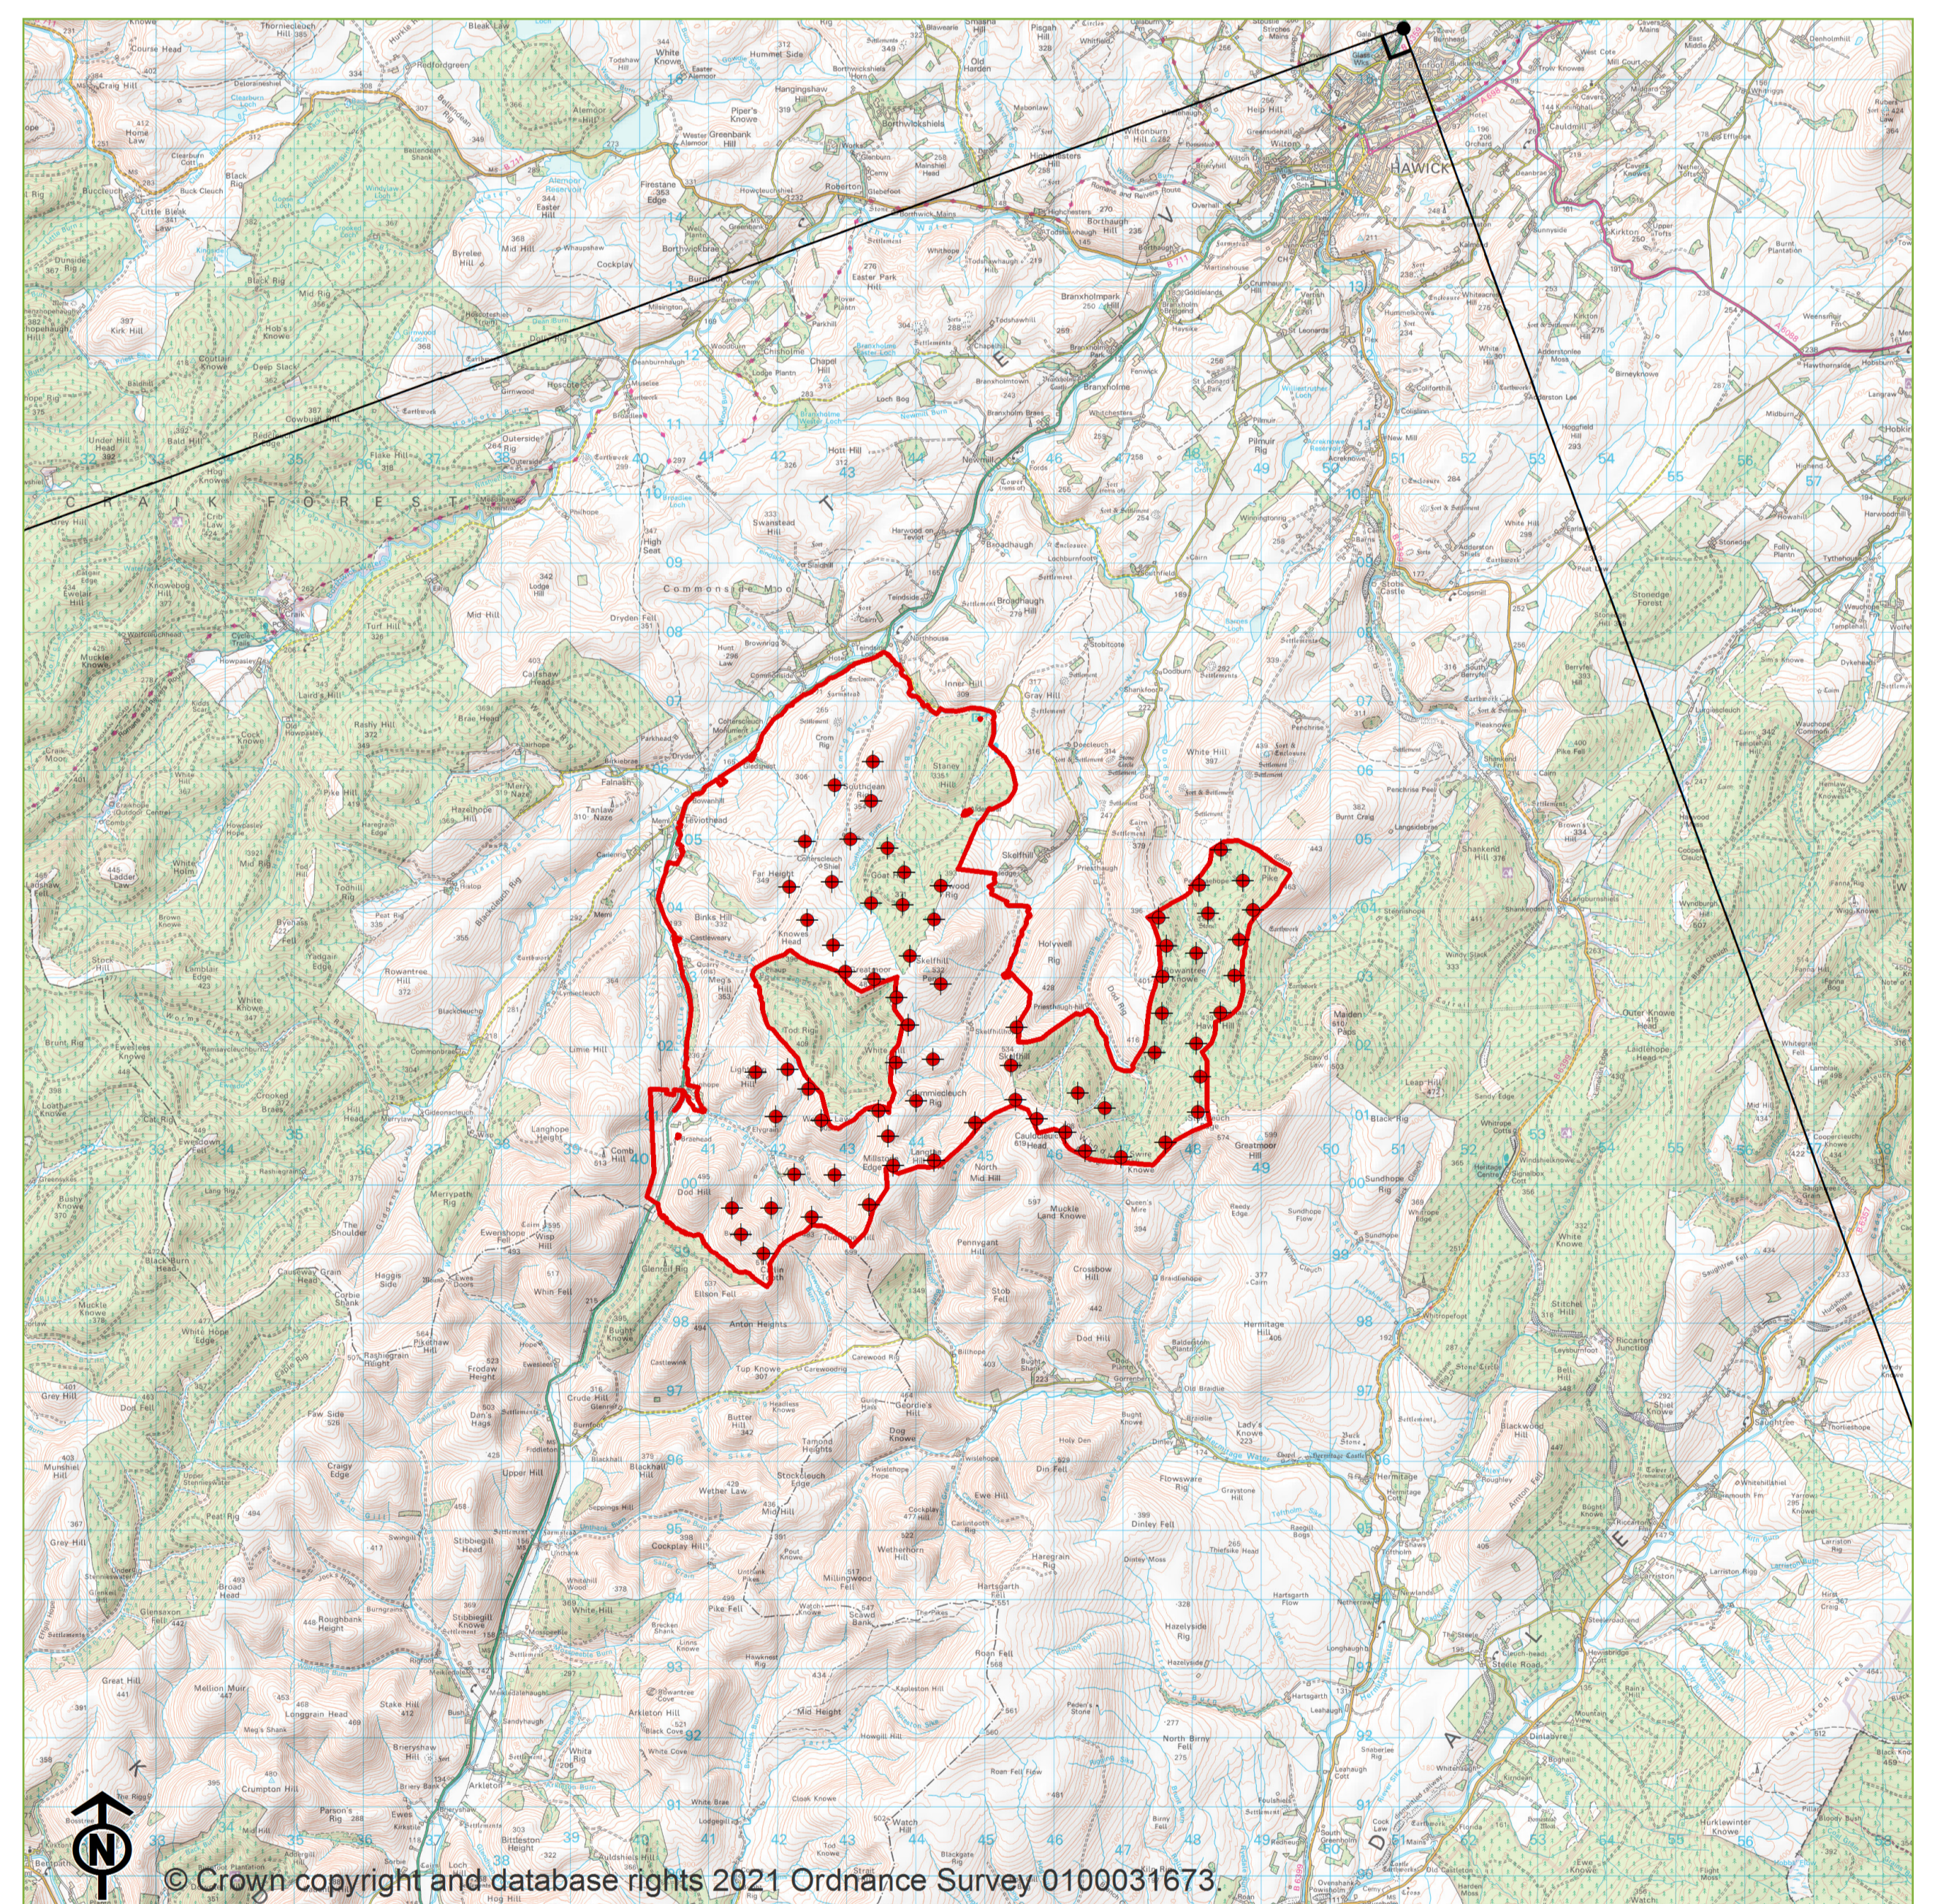

Teviot Wind Farm

Viewpoint 4

A7 Southbound, North of Hawick

Baseline photograph

Wireline

Photomontage

Viewpoint 4: A7 Southbound, North of Hawick

OS reference:

351055 E 616744 N

AOD:

173 m

Direction of view:

205°

Horizontal field of view:

90° (cylindrical projection)

Viewpoint Location